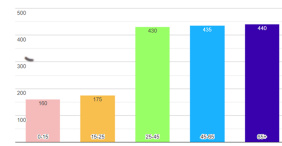

INHABITANTS SCHANDELEN