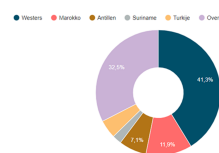

BRIDGE THE GAP

FOLLOW THE LIGHT

FIGURE PLAN

SPACIAL USE

- STATION
- SHOPPING STREET
- SCHOOL
- PARK
- OFFICE BUILDINGS

SPOTPLAN

INHABITANTS GRASBROEK

INHABITANTS HOPPERSGRAAF

INHABITANTS SCHANDELEN

MIGRATION BACKGROUND

MIGRATION BACKGROUND

MIGRATION BACKGROUND

CRIME

CRIME

CRIME

GREEN