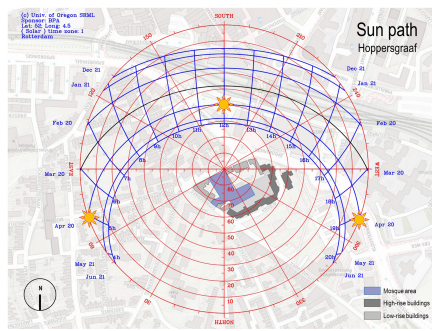

BRIDGE THE GAP

FOLLOW THE LIGHT

FIGURE PLAN

SPACIAL USE

- STATION
- SHOPPING STREET
- SCHOOL
- PARK
- OFFICE BUILDINGS

SPOTPLAN

INHABITANTS GRASBROEK

INHABITANTS HOPPERSGRAAF

HEATMAP

FLOODING RISK