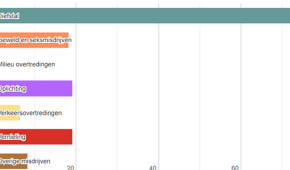

INHABITANTS SCHANDELEN

MIGRATION BACKGROUND

MIGRATION BACKGROUND

MIGRATION BACKGROUND

CRIME

CRIME

CRIME

GREEN