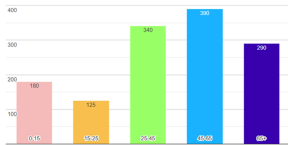

BRIDGE THE GAP

FOLLOW THE LIGHT

FIGURE PLAN

SPACIAL USE

- STATION
- SHOPPING STREET
- SCHOOL
- PARK
- OFFICE BUILDINGS

SPOTPLAN

INHABITANTS GRASBROEK

INHABITANTS HOPPERSGRAAF