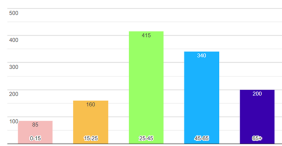

BRIDGE THE GAP

FOLLOW THE LIGHT

FIGURE PLAN

SPACIAL USE

- STATION
- SHOPPING STREET
- SCHOOL
- PARK
- OFFICE BUILDINGS

SPOTPLAN

INHABITANTS GRASBROEK

INHABITANTS HOPPERSGRAAF