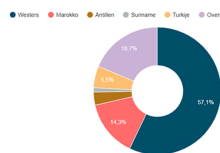

BRIDGE THE GAP

FOLLOW THE LIGHT

FIGURE PLAN

SPACIAL USE

- STATION
- SHOPPING STREET
- SCHOOL
- PARK
- OFFICE BUILDINGS

SPOTPLAN

INHABITANTS GRASBROEK

INHABITANTS HOPPERSGRAAF

INHABITANTS SCHANDELEN

MIGRATION BACKGROUND

MIGRATION BACKGROUND

MIGRATION BACKGROUND

CRIME

CRIME

CRIME

GREEN